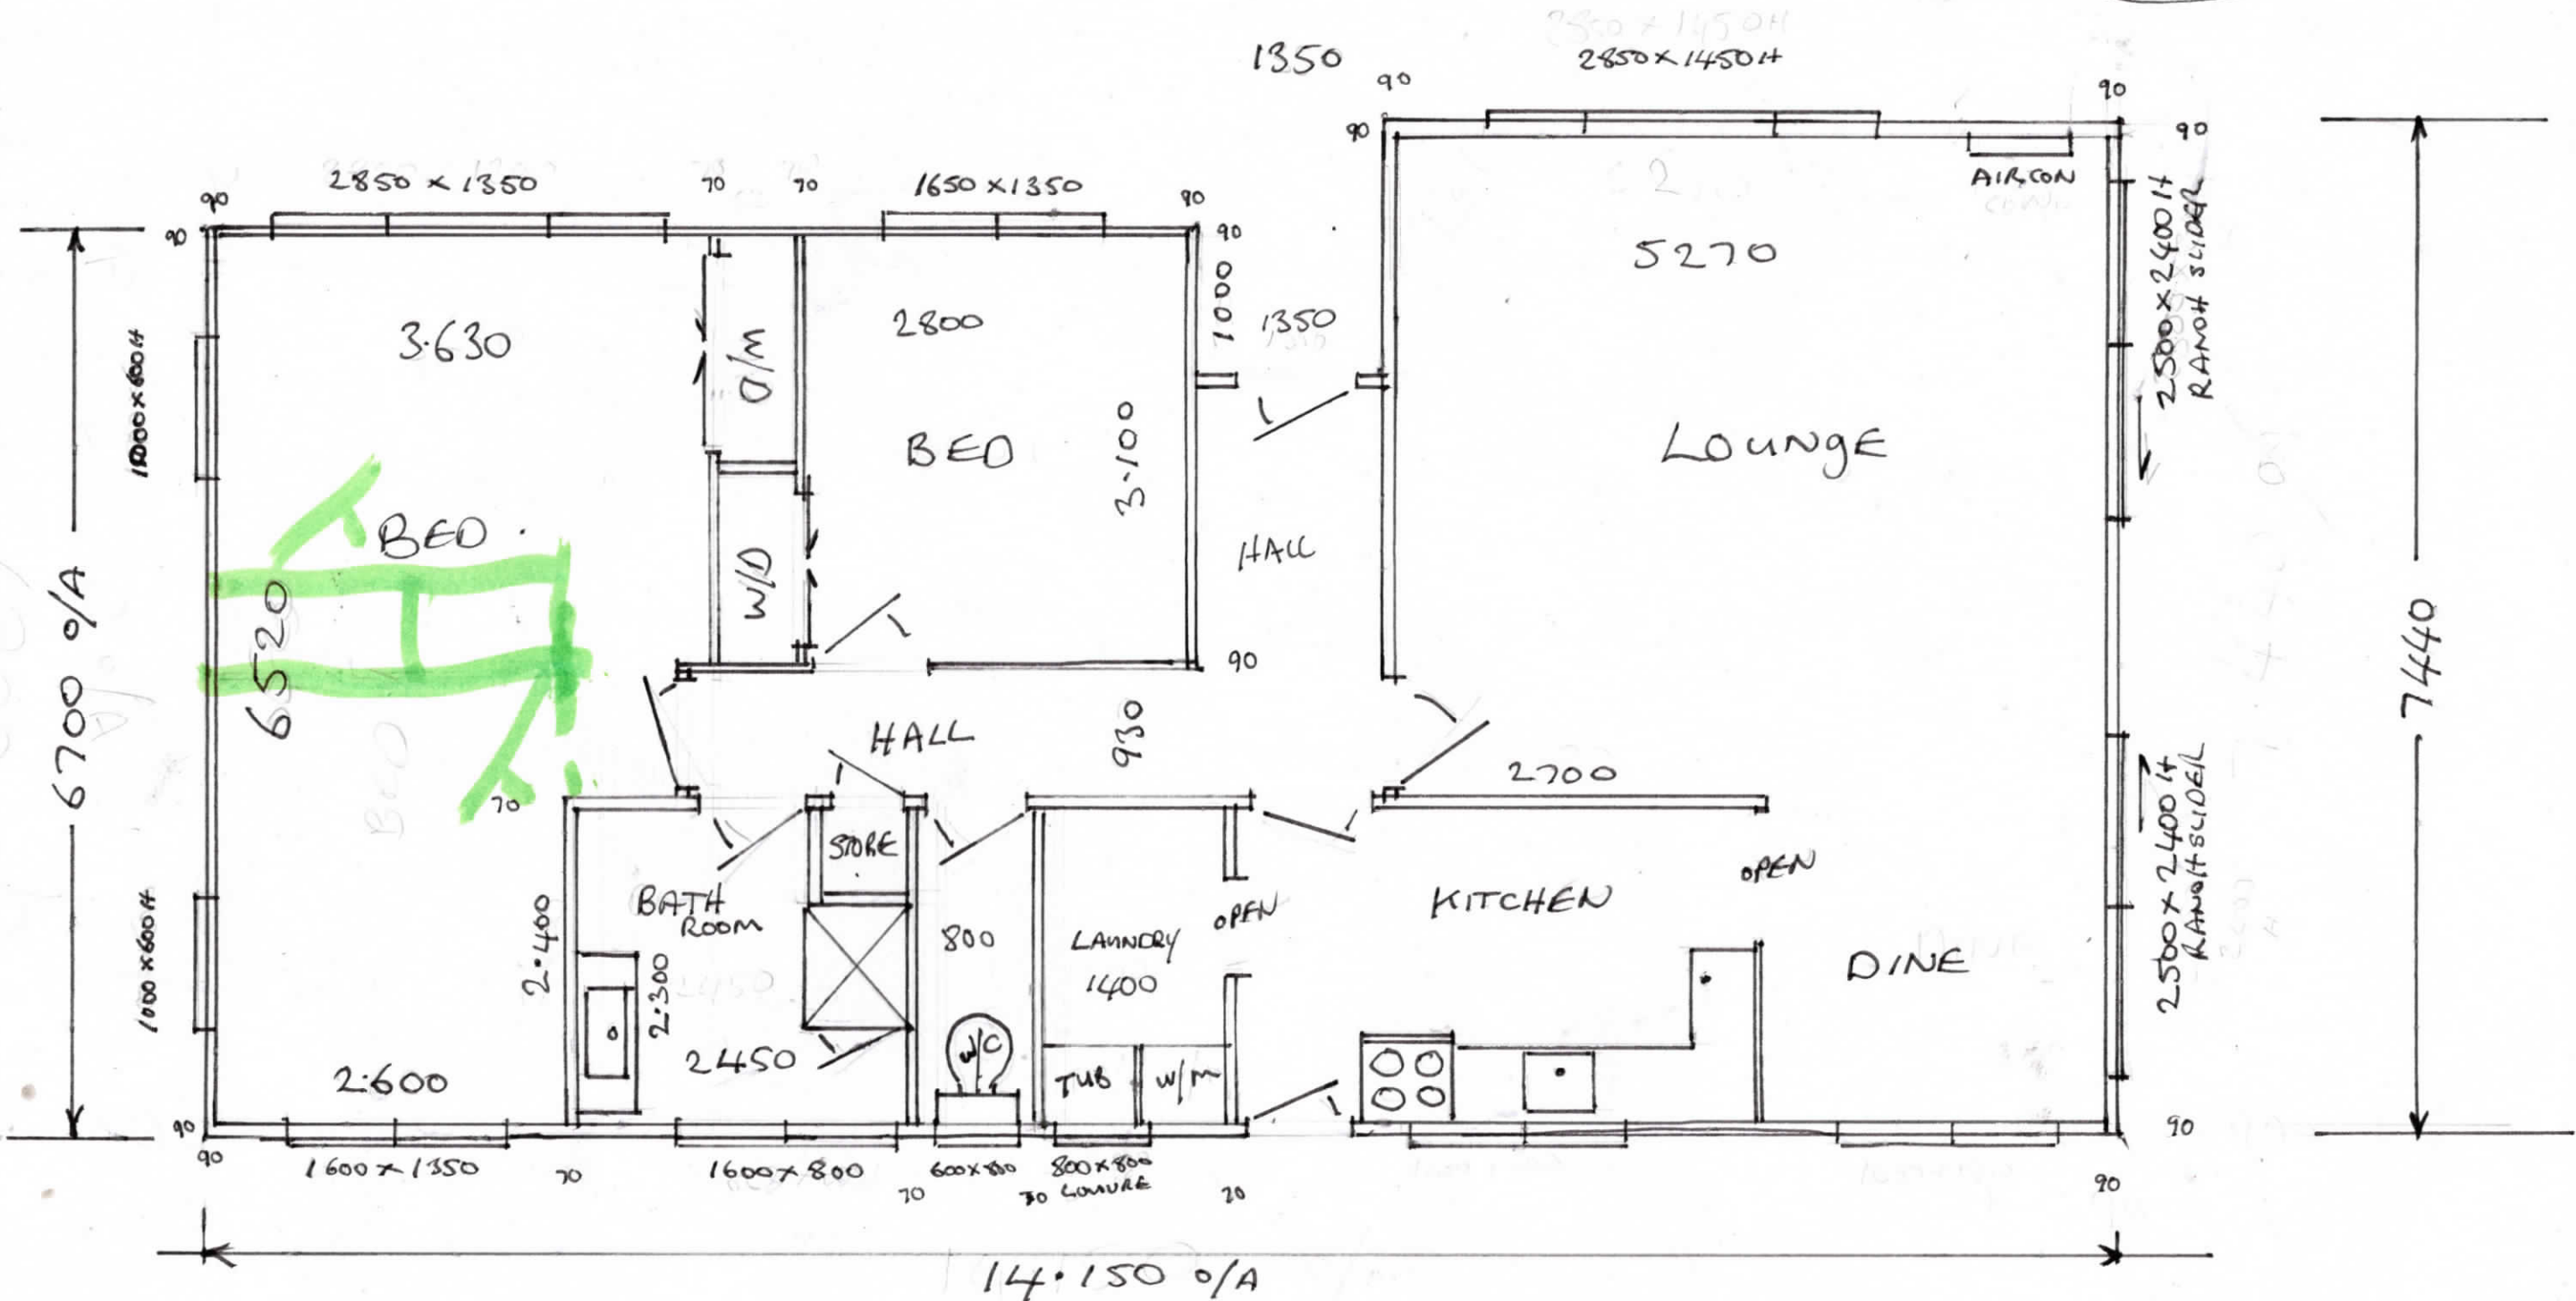

SOFITS 600mm + gutters

"WINONA" AREA APPROX. 94 sq/m

Green area is showing how easily it can be made into a three bedroom house.