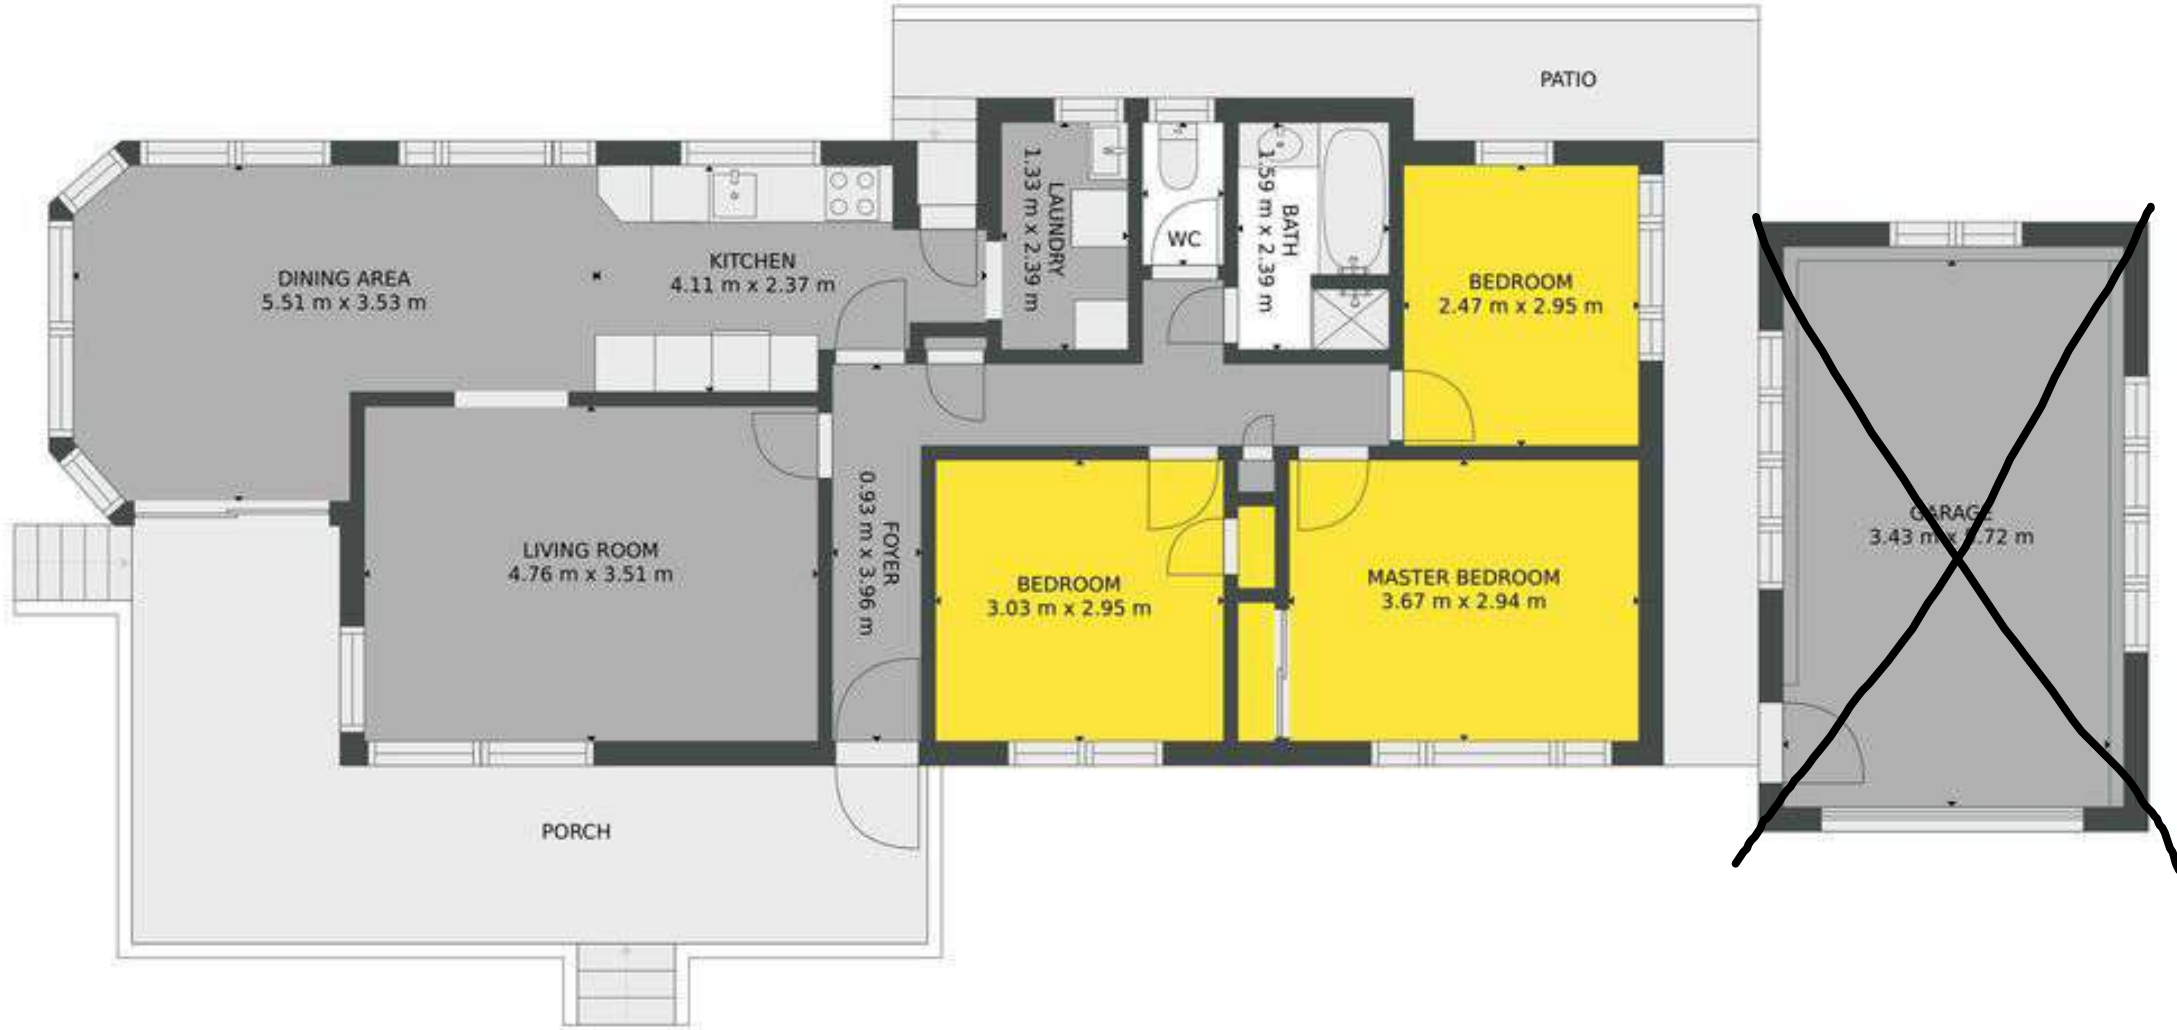

TARA

14m L x 7.1m W (approx)

Porch, patio and garage not included