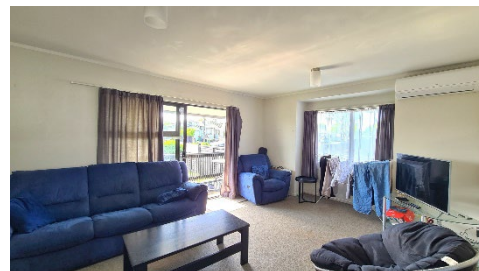

NOAH

\$129,000 Inc GST

4 Bedroom / 1 Bathroom / Floor Area approx. 108 sqm

Step into NOAH, a striking 4-bedroom home with a sleek and modern monochrome colour scheme. The spacious design provides room for your growing family, NOAH has 1 bathroom, 2 showers, a separate toilet, as well as a convenient laundry space. With its modern aesthetic, NOAH is the perfect blank canvas for your personal style and prime for further upgrades. Don't miss the opportunity to make NOAH your own.