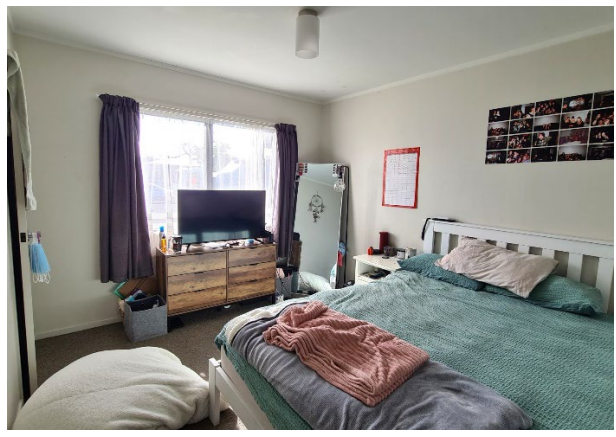

NOAH

\$129,000 Inc GST

4 Bedroom / 1 Bathroom / Floor Area approx. 108 sqm

Step into NOAH, a striking 4-bedroom home with a sleek and modern monochrome colour scheme. The spacious design provides room for your growing family, NOAH has 1 bathroom, 2 showers, a separate toilet, as well as a convenient laundry space. With its modern aesthetic, NOAH is the perfect blank canvas for your personal style and prime for further upgrades. Don't miss the opportunity to make NOAH your own.